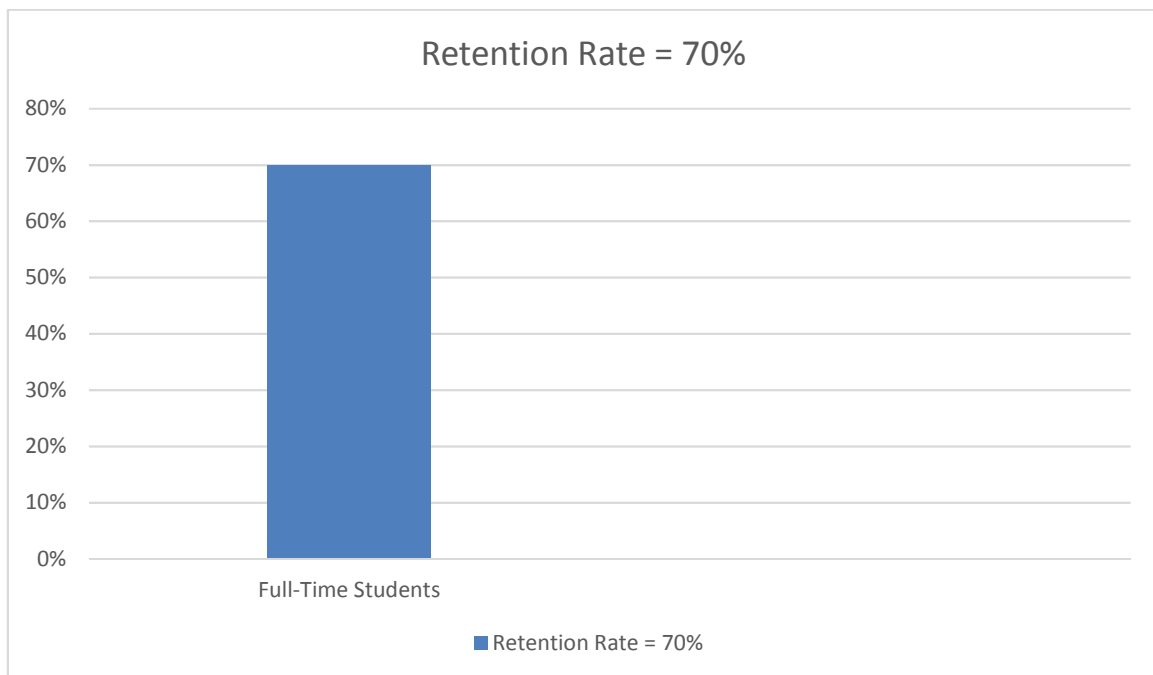

RETENTION RATES FOR FIRST-TIME STUDENTS

Percentage of Students Who Began Their Studies in Fall 2016 and Returned in Fall 2017

This is the most recent information the institution reported to the National Center for Education Statistics through IPEDS reporting. Please visit the College Navigator Website at:

<http://nces.ed.gov/collegenavigator> for more statistical information about the institution.